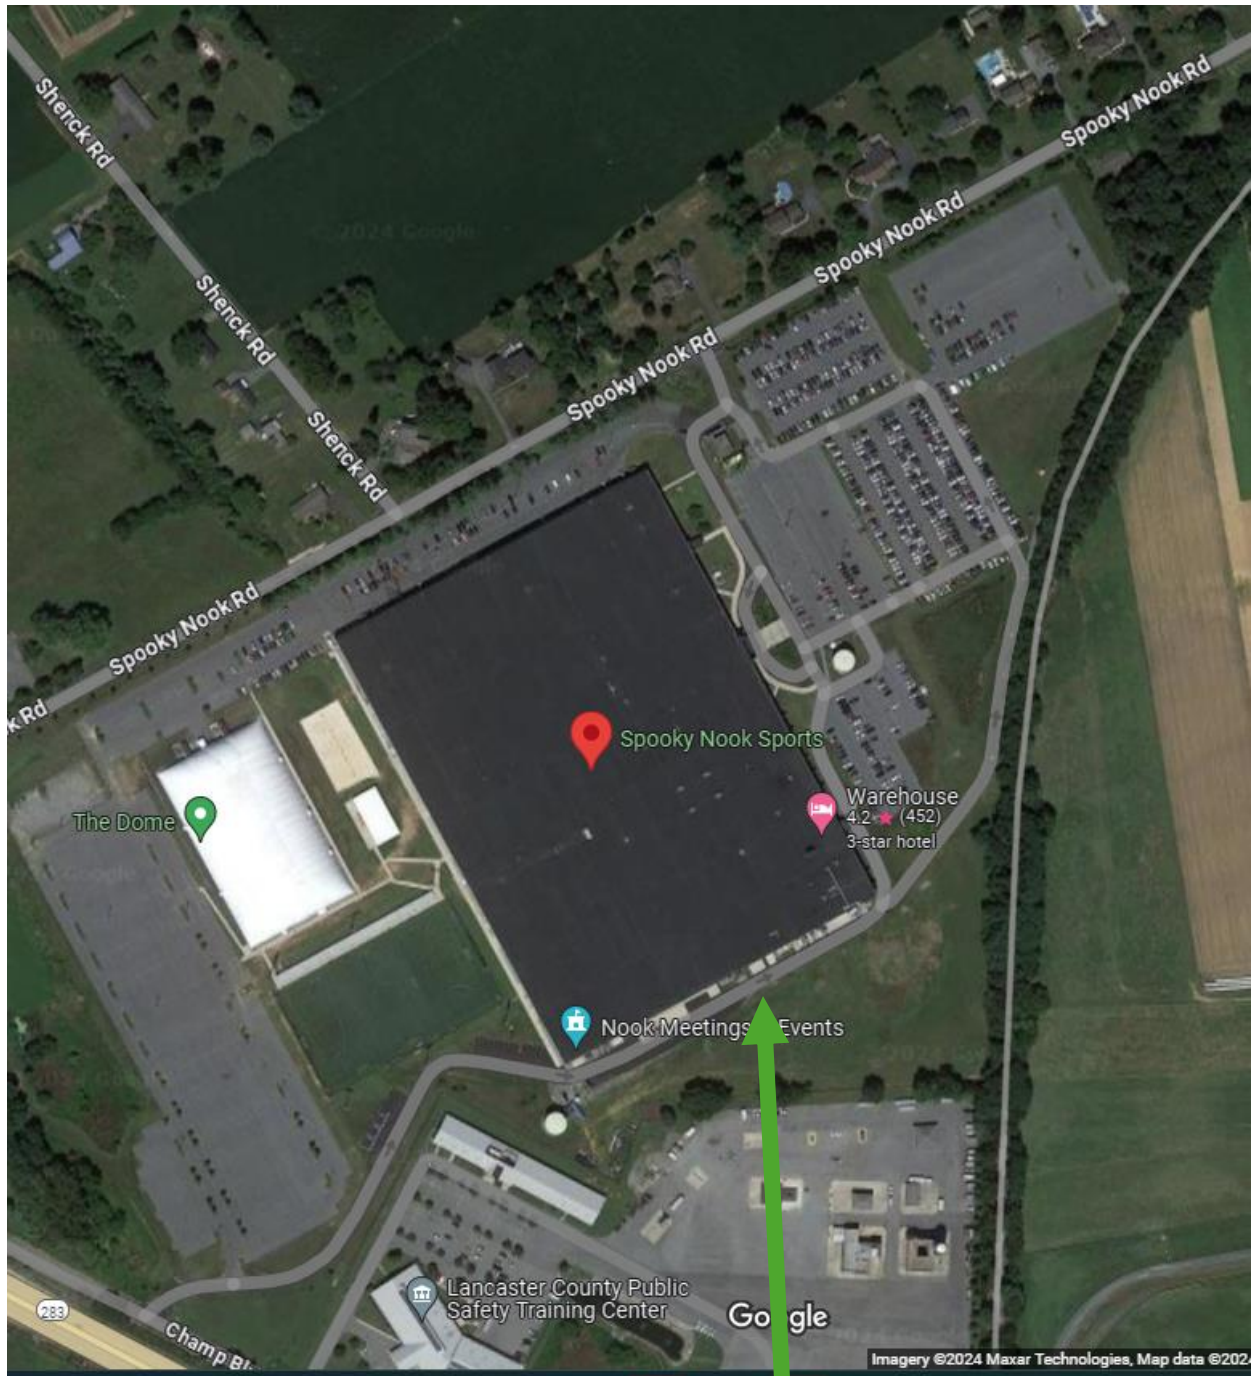

Crop Growing Expo 2025

Spooky Nook Complex

Spooky Nook is located several miles west of Lancaster, just off the Salunga exit of Rt. 283.

Prior to the Expo we will provide more details about where to enter, where to park, etc.

The green arrow indicates the area to offload equipment and supplies for the Expo.

To make it easier for exhibitors, we will have forklifts and personnel there to assist.